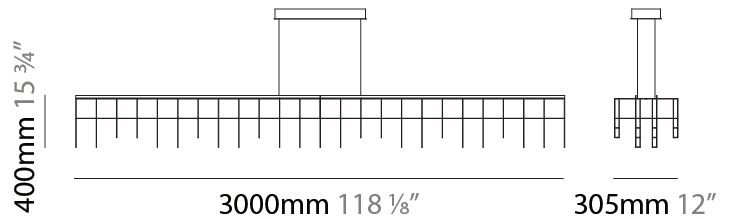

COSMOS SQUARE SUSPENSION

D1010051-

base number   LED Dimming   Color Temperature   Finish Options

1. To build a product code in our configurator select the specify button on the base model # product page
2. To build a manual product code on this datasheet choose from the options listed below in blue font and add the suffix to the base model #

GENERAL

Series: Cosmos Square
Partner: Quasar
Division: Design
Installation: Suspension
Product Type: Chandelier
Mounting Location: Ceiling

PHYSICAL

Shape: Square
Length (mm): 3000
Length (in): 118 1/8
Width (mm): 305
Width (in): 12
Height (mm): 400
Height (in): 15 3/4
Max. Overall Height (mm): 2450
Max. Overall Height (in): 94 1/2
Weight (kg): 16
Weight (lbs): 35.27
[Fixture Finish: NIC / BRA / BBR](#)
Fixture Material: Metal
Cable Details: 2000mm Cable
Upon Request: Custom Sizes Optional Dowlight upon request

ELECTRICAL

Number of Lamps: 258
Lamp Type: LED
Input Wattage (W): 155
Max. Wattage Per Lamp (W): 0.6
[Dimming: 0-10V Dimming / Phase Dimming (120Vac Only)](#)
Driver Included: Yes
Driver Location: Integrated
Driver Type: Constant Voltage - Universal
Driver Class: Class 1
Input Voltage (V): 120 - 277
Output Voltage (V): 12

LED

Number of LEDs: 258
[Color Temperature (°K): 2400 / 2800](#)
Max. Delivered Lumen (lm): 7740 (2800K)
CRI: >90 CRI
Lamp Life (hrs): 50000

OPTICAL

RATINGS AND CERTIFICATIONS

Certified By: Certified for North American Standards
IP rating: IP20